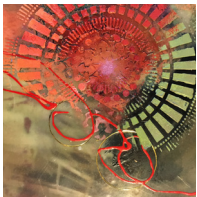

Mary Marley

Edge
original
encaustic painting
6 x 6 inches
$75