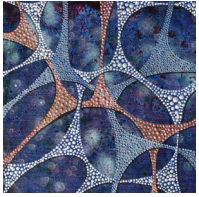

## Denise Driscoll

*Gaia 1*  
original  
acrylic on unstretched canvas  
6.5 x 12 inches, float mounted on 20 x 16  
inch mat  
\$500

*Gaia 2*  
original  
acrylic on panel  
8 x 8 inches

\$300

## Denise Driscoll, cont'd

*Gaia 3*  
original  
acrylic on panel  
8 x 8 inches

\$300

*Gaia 5*  
original  
acrylic on panel  
8 x 8 inches

\$300

*Gaia 4*  
original  
acrylic on panel  
8 x 8 inches

\$300

## Sara Fine Wilson

*Elongated Bubble House*  
original  
clay  
10 x 4 x 4 inches

\$120

*Flora*  
original  
clay  
12 x 12 x 6 inches

\$300

*Marshmallow House*  
original  
clay  
8 x 6 x 6 inches

\$120

*Askew*  
original  
clay  
14 x 6 x 4 inches