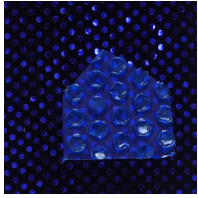

FOUNTAIN STREET annex

UNFRAMED

Core Members Small Works
May 30 - July 29, 2018

Brenda Cirioni

Petite House: Blue
original
mixed media on panel
5 x 5 inches

$125