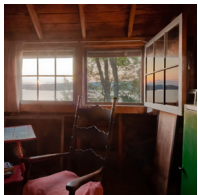

Sunrise Triptych
original
archival pigment print
16 x 20 inches, matted
edition of 10
$200

Joel Moskowitz