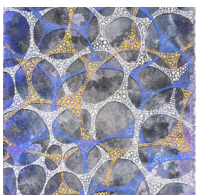

## Denise Driscoll

*Gaia 1*  
original  
acrylic on unstretched canvas  
6.5 x 12 inches, float mounted on 20 x 16  
inch mat  
\$500

*Gaia 2*  
original  
acrylic on panel  
8 x 8 inches

\$300