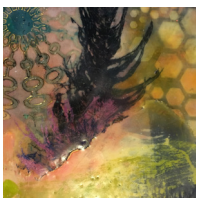

## Mary Marley

*Edge*  
original  
encaustic painting  
6 x 6 inches  
\$75

*Untangle*  
original  
encaustic painting  
6 x 6 inches  
\$75

*Float*  
original  
encaustic painting  
6 x 6 inches  
\$75

*Wired*  
original  
encaustic painting  
6 x 6 inches  
\$75