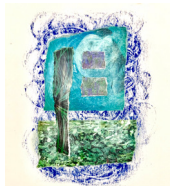

Kay Hartung

Cenabal
original
monotype, collage
14 x 17 inches
$125