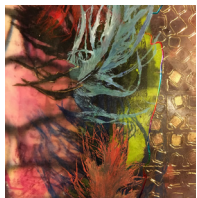

*Shopping Trip*  
original  
watercolor  
22 x 22 inches  
\$380

*Desert Moon*  
original  
watercolor  
22 x 30 inches  
\$340

## Mary Marley

*Edge*  
original  
encaustic painting  
6 x 6 inches  
\$75

*Untangle*  
original  
encaustic painting  
6 x 6 inches  
\$75

*Float*  
original  
encaustic painting  
6 x 6 inches  
\$75

*Wired*  
original  
encaustic painting  
6 x 6 inches  
\$75