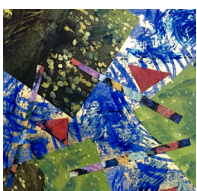

Mixed Motion 1
original
collage
6 x 6 inches, 14 x 14 inches, matted
$175