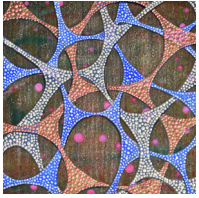

## Denise Driscoll

*Gaia 1*  
original  
acrylic on unstretched canvas  
6.5 x 12 inches, float mounted on 20 x 16  
inch mat  
\$500

*Gaia 2*  
original  
acrylic on panel  
8 x 8 inches

\$300

## Denise Driscoll, cont'd

*Gaia 3*  
original  
acrylic on panel  
8 x 8 inches

\$300

*Gaia 5*  
original  
acrylic on panel  
8 x 8 inches

\$300

*Gaia 4*  
original  
acrylic on panel  
8 x 8 inches

\$300