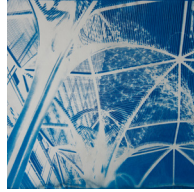

Beijing Archway 2
original
cyanotype on paper
14 x 17 inches

$300