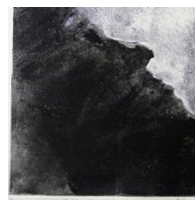

## Kathline Carr

*Bentgrass I*  
original  
monotype  
9.5 x 9 inches  
1/1

\$150

*Outcrop*  
original  
monotype  
7 x 7 inches

\$125

*Mountain Range*  
original  
watercolor  
6.5 x 9.5 inches

\$175

*Night on Machapuchare*  
original  
monotype  
8 x 8 inches  
1/1