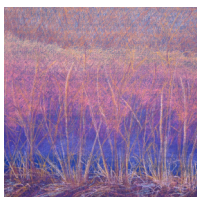

My Own Backyard I
original
pastel/paper
19 x 25 inches
$450