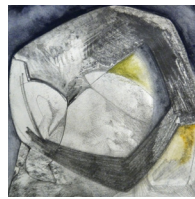

## Kathline Carr

*Bentgrass I*  
original  
monotype  
9.5 x 9 inches  
1/1

\$150

*Outcrop*  
original  
monotype  
7 x 7 inches

\$125

*Mountain Range*  
original  
watercolor  
6.5 x 9.5 inches

\$175

*Night on Machapuchare*  
original  
monotype  
8 x 8 inches  
1/1