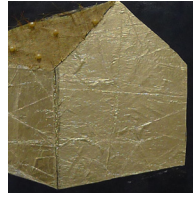

\$125

*Petite House: Gold*  
original  
mixed media on panel  
5 x 5 inches

\$125

*Petite House: Corrugated Siding*  
original  
mixed media on panel  
5 x 5 inches

\$125