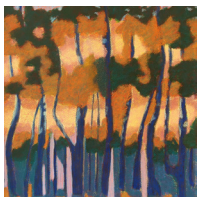

Marcia Wise

Lunga Riflessione
original
pastel/paper
19 x 25 inches
$450