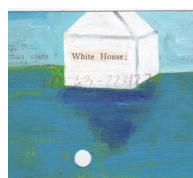

White House
original
mixed media on library catalog card
3 x 5 inches
$100