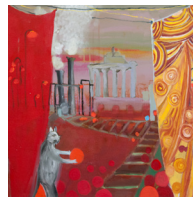

Cat in Rome
reproduction
giclee
12 x 10 inches
#2
$250